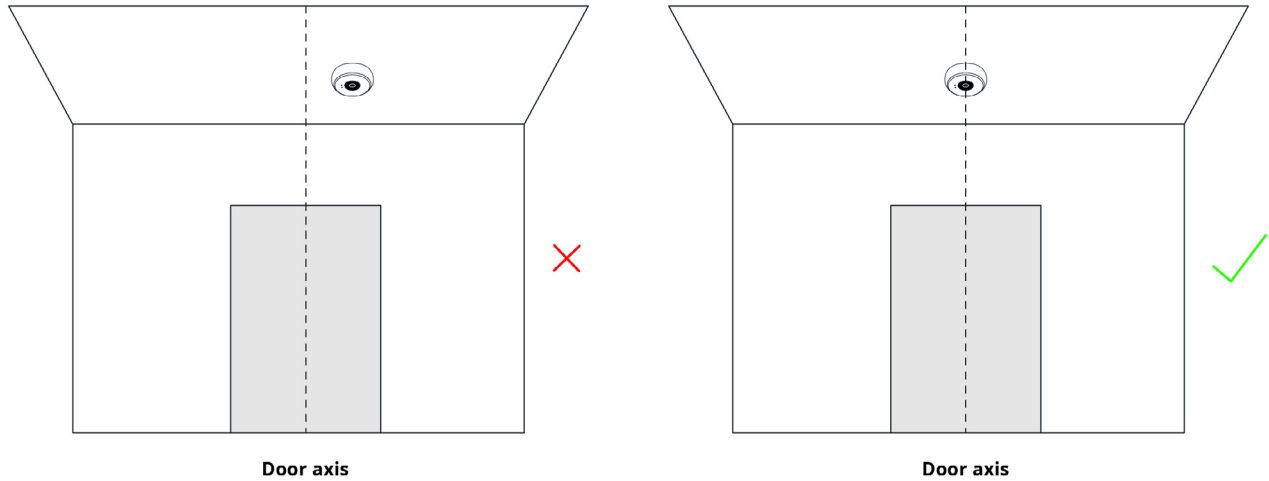

Applications

Meeting room occupancy

Washroom footfall measurement

Detailed analytics of facility use

Technical specifications

Product code	TB-PCM
Product performances	
Technology	Infrared Time-of-Flight - Depth sensor
Field of View	15°
Coverage area dimensions	80 x 80 cm at 3.0 m high
Installation height range	From 2.3 m up to 3.0 meters
Use environment	Indoor
Counting accuracy	95% ¹
Electronics	
Power source	RJ45 (PoE IEEE 802.3af) 5.5 x 2.1 mm Jack (5 V DC ± 5% - 1 A)
Power consumption	2.5 W average (5 V power source) 3 W average (PoE power source)
LED indicators	Two LEDs
Initialization time	Approx. 15 Sec
Mechanics	
Dimensions	Ø 85.5 mm x 32.0 mm
Weight	85 g
Housing material	ABS PA-757
Color	White (extra colors on demand)
Operating temperature	0° to 35°C
Storage temperature	-20° to 60°C
Installation	On-ceiling mounting with provided mounting plate
Networking	
Connectivity	Gigabit ethernet Wi-Fi 802.11b/g/n
Recommended cabling	Cat 6 or later
Addressing	DHCP Static IP
Local WiFi access point	192.168.4.1
Protocols	HTTP/HTTPS, MQTT/MQTTS
Outbound traffic required on port	53, 80/443, 1883/8883
Domain whitelisting	*.terabee.com
Data hosting	Cloud hosting (Datacenter in Amsterdam, Europe) Data storage for up to 2 years
Setup	Web GUI on the device and accessible by smartphone or laptop
Conformity	
Reference standard	CE, RoHS

Maximum door width of 90 cm can be monitored with the following installation heights:

Installation height (m)
2.30 (min.)
2.80 (avg.)
3.00 (max.)

Have any questions? Contact us today!

The name TERABEE® and the ® are registered trademarks in the following countries: China, European Union, France, South Korea, Switzerland, Taiwan, United Kingdom and United States.