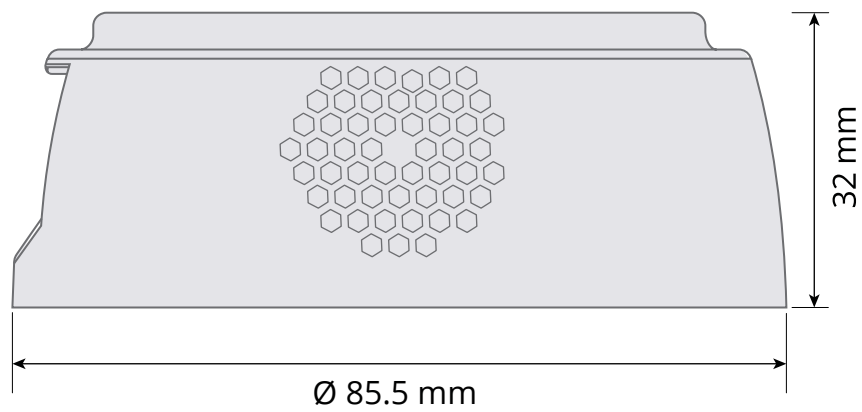

Dimensions