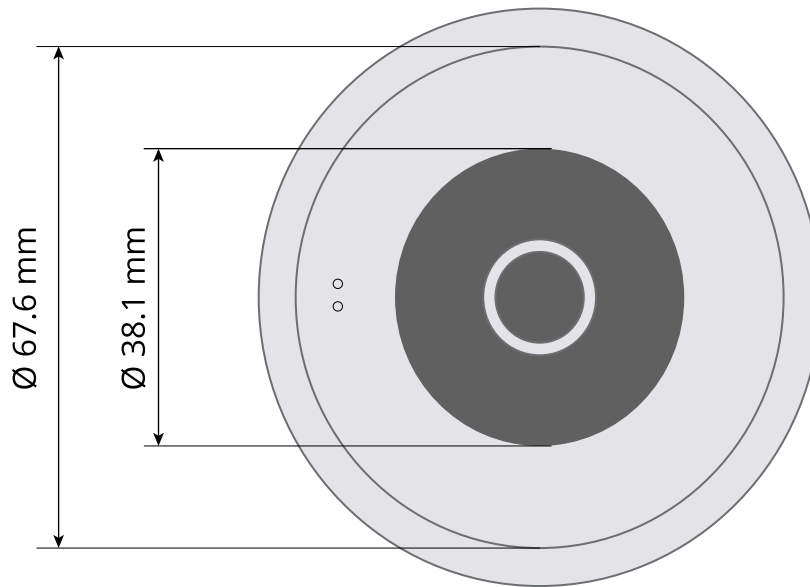

Dimensions